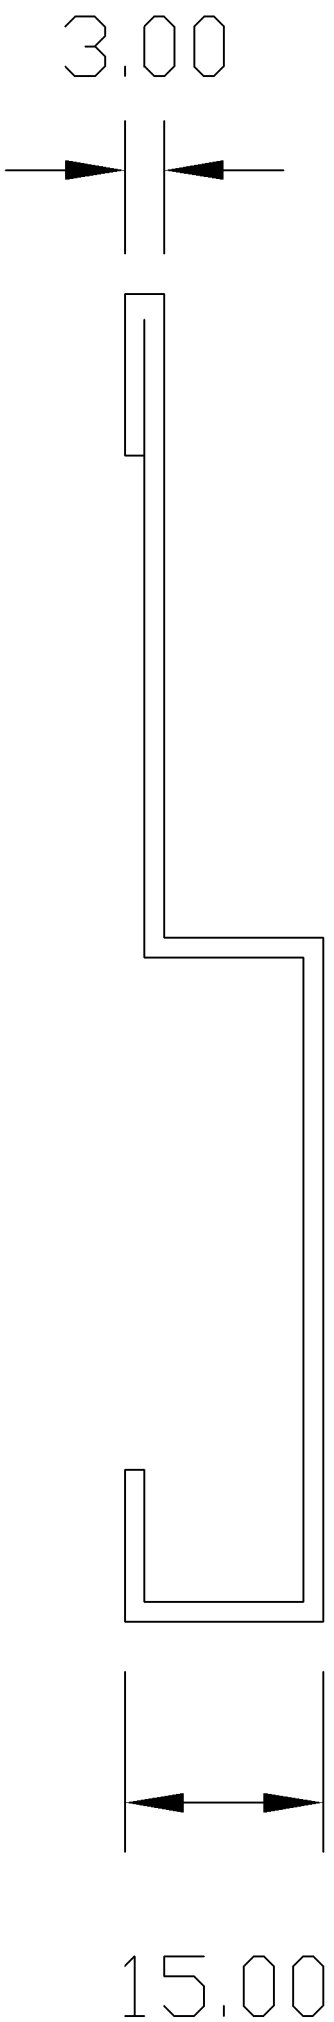

This type of cill is our most popular of all the cills. It is similar to the 'F' type but it as a leading face which fits under the door. Good for every kind of purpose, particularly panic bolts. If you do not specify a different cill, this will come as standard.

Please quote drawing ref & drawing revision number when ordering

Handings and sizes must be confirmed when ordering

VIEWED FROM

DRAWING REVISION:

HANDING:

DRAWING REF:

HANDING:

CUSTOMER:

OPENS:

DRAWN BY:

GDL

DATE:

OPENS:

H TYPE CILL