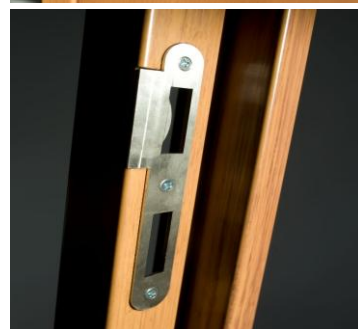

Design and Supply Limited

Wood Grain

This revolutionary finish is simple, yet effective. The door will maintain the added security level given by a steel door set, while having the aesthetics of a wooden door. The style is perfect for the more professional or stylish establishments, where presentation plays a more sizable role. Modern offices, museums and upmarket apartments are just a few of the areas where this style can be used to its full potential.

The advanced technology at our disposal allows us at Design and Supply to provide this unique finish on all of our doors, including;

- SR2 – LPS 1175 Security Door
- Fire Rated to BS 476 Standard
- Tongue & Groove Style Doorset.
- Acoustic Doors.