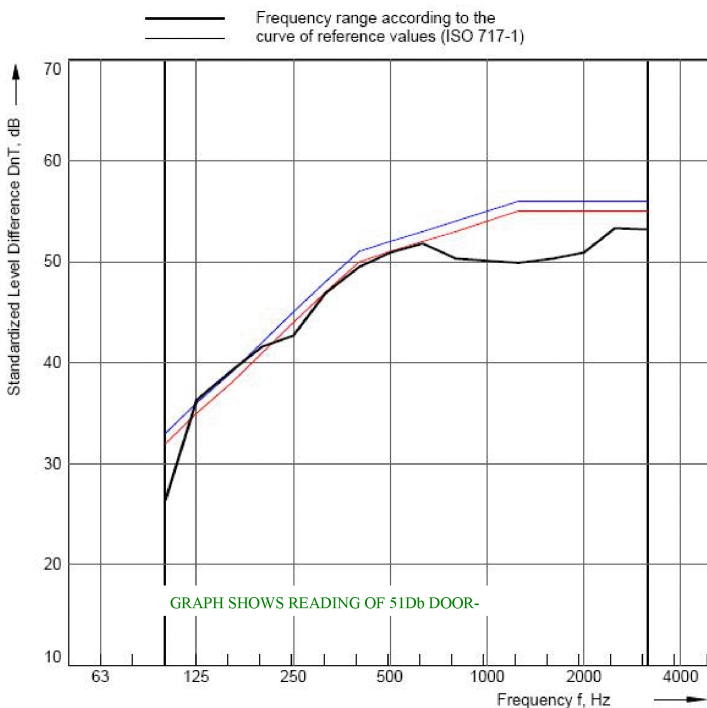

DESIGN & SUPPLY LTD

13 PANT IND EST
MERTHYR TYDFIL
MID GLAM
CF48 2SR

01685 350114 TEL
01685 723276 FAX
dsl@designandsupply.co.uk
www.designandsupply.co.uk